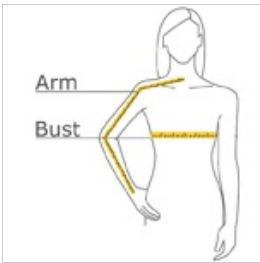

- 4.5-ounce, 55/45 cotton/poly
- Traditional, relaxed look
- Open collar
- Dyed-to-match buttons
- Adjustable cuffs
- White, Athletic Gold, Texas Orange, Red, Burgundy, Coffee Bean, Light Blue, Navy, Classic Navy, Steel Grey, Purple and Black have a Light Stone contrast neckband.
- Light Stone and Royal have a Classic Navy contrast neckband.
- Dark Green has a Navy contrast neckband.

front

back

**CARE INSTRUCTIONS**

Machine wash warm with like colors. Only non-chlorine bleach when needed. Tumble dry low. Warm iron if necessary.

**HOW TO MEASURE**

**BUST**

With arms down at sides, measure around the upper body, under arms and around the fullest part of the bust.

**ARM**

Place hand on hip. Start at the center of the back of the neck and measure across the shoulder, to the elbow, and then down to the wrist.

**SIZE CHART**

|      | XS          | S               | M           | L           | XL          | XXL         | 3XL             | 4XL             | 5XL             | 6XL         |
|------|-------------|-----------------|-------------|-------------|-------------|-------------|-----------------|-----------------|-----------------|-------------|
| Size | 2           | 4/6             | 8/10        | 12/14       | 16/18       | 20/22       | 24/26           | 28/30           | 32/34           | 36/38       |
| Bust | 32-34       | 35-36           | 37-38       | 39-41       | 42-44       | 45-47       | 48-51           | 52-55           | 56-59           | 60-63       |
| Arm  | 30 - 30 3/4 | 30 3/4 - 31 1/2 | 31 1/2 - 32 | 32 - 32 1/2 | 32 1/2 - 33 | 33 - 33 3/8 | 33 3/8 - 33 3/4 | 33 3/4 - 34 1/2 | 34 1/4 - 34 3/4 | 34 1/2 - 35 |